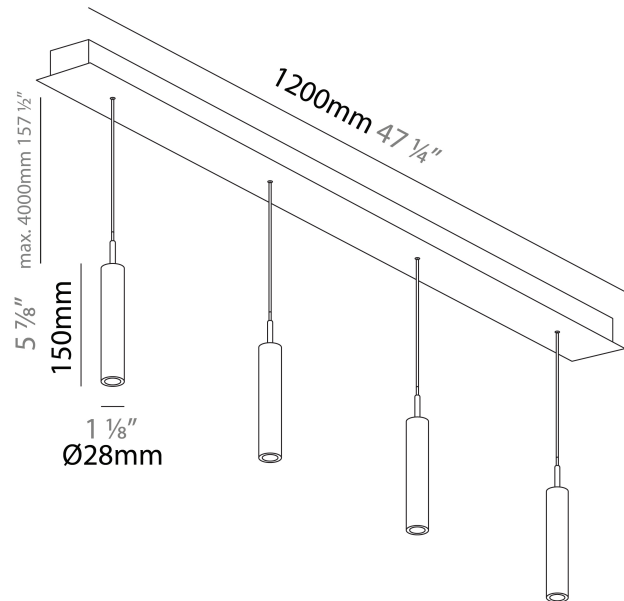

GENERAL

Series: G-Mini Channel
Subseries: G-Mini Channel Hangover
Partner: Prolicht
Division: Architectural
Installation: Suspension
Product Type: Clusters
Mounting Location: Ceiling
Light Distribution: Direct

PHYSICAL

Shape: Cylinder
Diameter (mm): 28
Diameter (in): 1 1/8
Length (mm): 1200
Length (in): 47 1/4
Height (mm): 150
Height (in): 5 7/8

Diffuser: Shine Ring - NOR / OPL / YEL / ORA / RED / BLU / GRN
Fixture Finish: SSR / BKV / CWI / CRY / HAB / UFT / ITA / RUA / FTG / MYG / LOD / PUS / FRO / FUP / KIA / POP / BLS / SPG / MEY / GOH / CHC / COM / ABZ / JAG / OBR / MOS / ROR
Accent Finish: NOF / COP / MIR / SSS
Fixture Material: Extruded Aluminum / Steel
Cable Details: 2000mm/78 3/4" / 4000mm/157 1/2" - Cable, Black, Green, Orange, Red, White

ELECTRICAL

Lamp Type: LED (Zhaga Standard)
Input Wattage (W): 26
Total Output Wattage (W): 23.7
Dimming: Tri-Mode (Non-Dimming and Phase Dimming (120Vac only) and 0-10V Dimming)
Driver Included: Yes
Driver Location: Integrated
Driver Type: Constant Current - Universal
Driver Class: Class 2
Input Voltage (V): 120 - 277

LED

Color Temperature (°K): 2700 / 3000 / 3500 / 4000
Max. Delivered Lumen (lm): 1557 / 1421 / 1499 / 1450
Nominal Lumen (lm): 1840 / 1949 / 2057 / 2112
CRI: >90 CRI
Lamp Life (hrs): 50000

OPTICAL

Beam Angle: 32 / 58

RATINGS AND CERTIFICATIONS

Certified By: Certified for North American Standards
IP rating: IP20