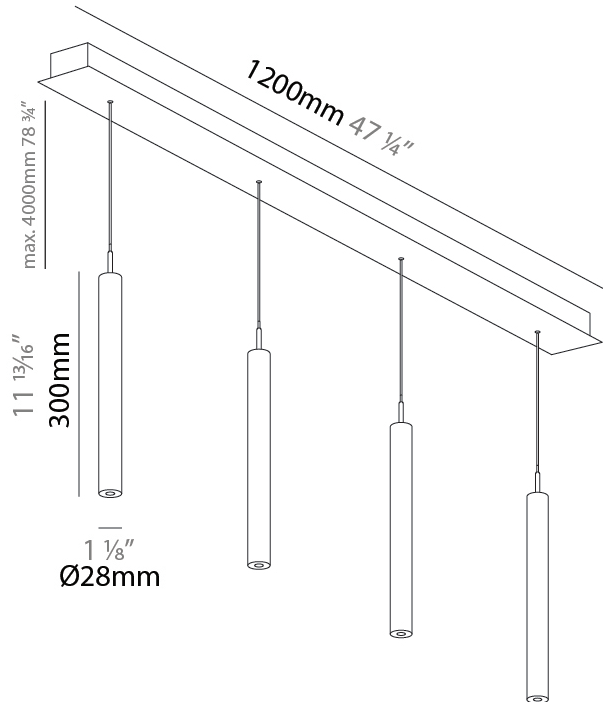

GENERAL

Series: G-Mini Channel
Subseries: G-Mini Channel Hangover
Partner: Prolicht
Division: Architectural
Installation: Suspension
Product Type: Clusters
Mounting Location: Ceiling
Light Distribution: Direct

PHYSICAL

Shape: Cylinder
Diameter (mm): 28
Diameter (in): 1 1/8
Length (mm): 1200
Length (in): 47 1/4
Height (mm): 300
Height (in): 11 13/16

Diffuser: Shine Ring - NOR / OPL / YEL / ORA / RED / BLU / GRN
Fixture Finish: SSR / BKV / CWI / CRY / HAB / UFT / ITA / RUA / FTG / MYG / LOD / PUS / FRO / FUP / KIA / POP / BLS / SPG / MEY / GOH / CHC / COM / ABZ / JAG / OBR / MOS / ROR
Accent Finish: NOF / COP / MIR / SSS
Fixture Material: Extruded Aluminum / Steel
Cable Details: 2000mm/78 3/4" / 4000mm/157 1/2" - Cable, Black, Green, Orange, Red, White

ELECTRICAL

Lamp Type: LED (Zhaga Standard)
Input Wattage (W): 26
Total Output Wattage (W): 23.7
Dimming: Tri-Mode (Non-Dimming and Phase Dimming (120Vac only) and 0-10V Dimming)
Driver Included: Yes
Driver Location: Integrated
Driver Type: Constant Current - Universal
Driver Class: Class 2
Input Voltage (V): 120 - 277

LED

Color Temperature (°K): 2700 / 3000 / 3500 / 4000
Max. Delivered Lumen (lm): 1557 / 1421 / 1499 / 1450
Nominal Lumen (lm): 1840 / 1949 / 2057 / 2112
CRI: >90 CRI
Lamp Life (hrs): 50000

OPTICAL

Beam Angle: 32 / 58

RATINGS AND CERTIFICATIONS

Certified By: Certified for North American Standards
IP rating: IP20