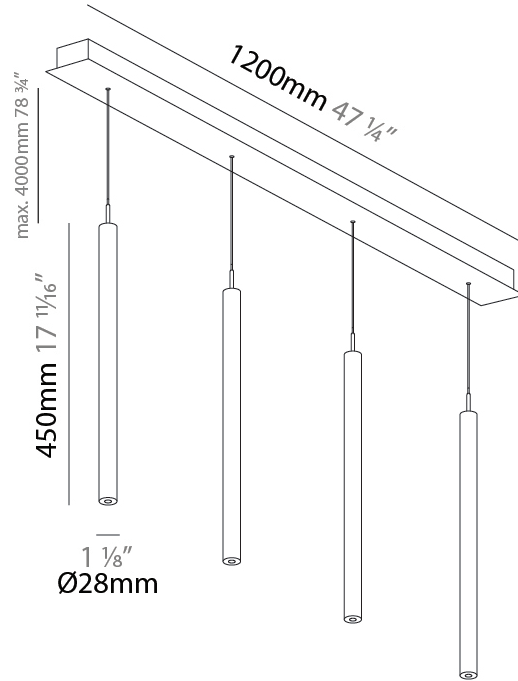

GENERAL

Series: G-Mini Channel
Subseries: G-Mini Channel Hangover
Partner: Prolicht
Division: Architectural
Installation: Suspension
Product Type: Clusters
Mounting Location: Ceiling
Light Distribution: Direct

PHYSICAL

Shape: Cylinder
Diameter (mm): 28
Diameter (in): 1 1/8
Length (mm): 1200
Length (in): 47 1/4
Height (mm): 450
Height (in): 17 11/16

Diffuser: Shine Ring - NOR / OPL / YEL / ORA / RED / BLU / GRN
Fixture Finish: SSR / BKV / CWI / CRY / HAB / UFT / ITA / RUA / FTG / MYG / LOD / PUS / FRO / FUP / KIA / POP / BLS / SPG / MEY / GOH / CHC / COM / ABZ / JAG / OBR / MOS / ROR
Accent Finish: NOF / COP / MIR / SSS
Fixture Material: Extruded Aluminum / Steel
Cable Details: 2000mm/78 3/4" / 4000mm/157 1/2" - Cable, Black, Green, Orange, Red, White

ELECTRICAL

Lamp Type: LED (Zhaga Standard)
Input Wattage (W): 26
Total Output Wattage (W): 23.7
Dimming: Tri-Mode (Non-Dimming and Phase Dimming (120Vac only) and 0-10V Dimming)
Driver Included: Yes
Driver Location: Integrated
Driver Type: Constant Current - Universal
Driver Class: Class 2
Input Voltage (V): 120 - 277

LED

Color Temperature (°K): 2700 / 3000 / 3500 / 4000
Max. Delivered Lumen (lm): 1557 / 1421 / 1499 / 1450
Nominal Lumen (lm): 1840 / 1949 / 2057 / 2112
CRI: >90 CRI
Lamp Life (hrs): 50000

OPTICAL

Beam Angle: 32 / 58

RATINGS AND CERTIFICATIONS

Certified By: Certified for North American Standards
IP rating: IP20